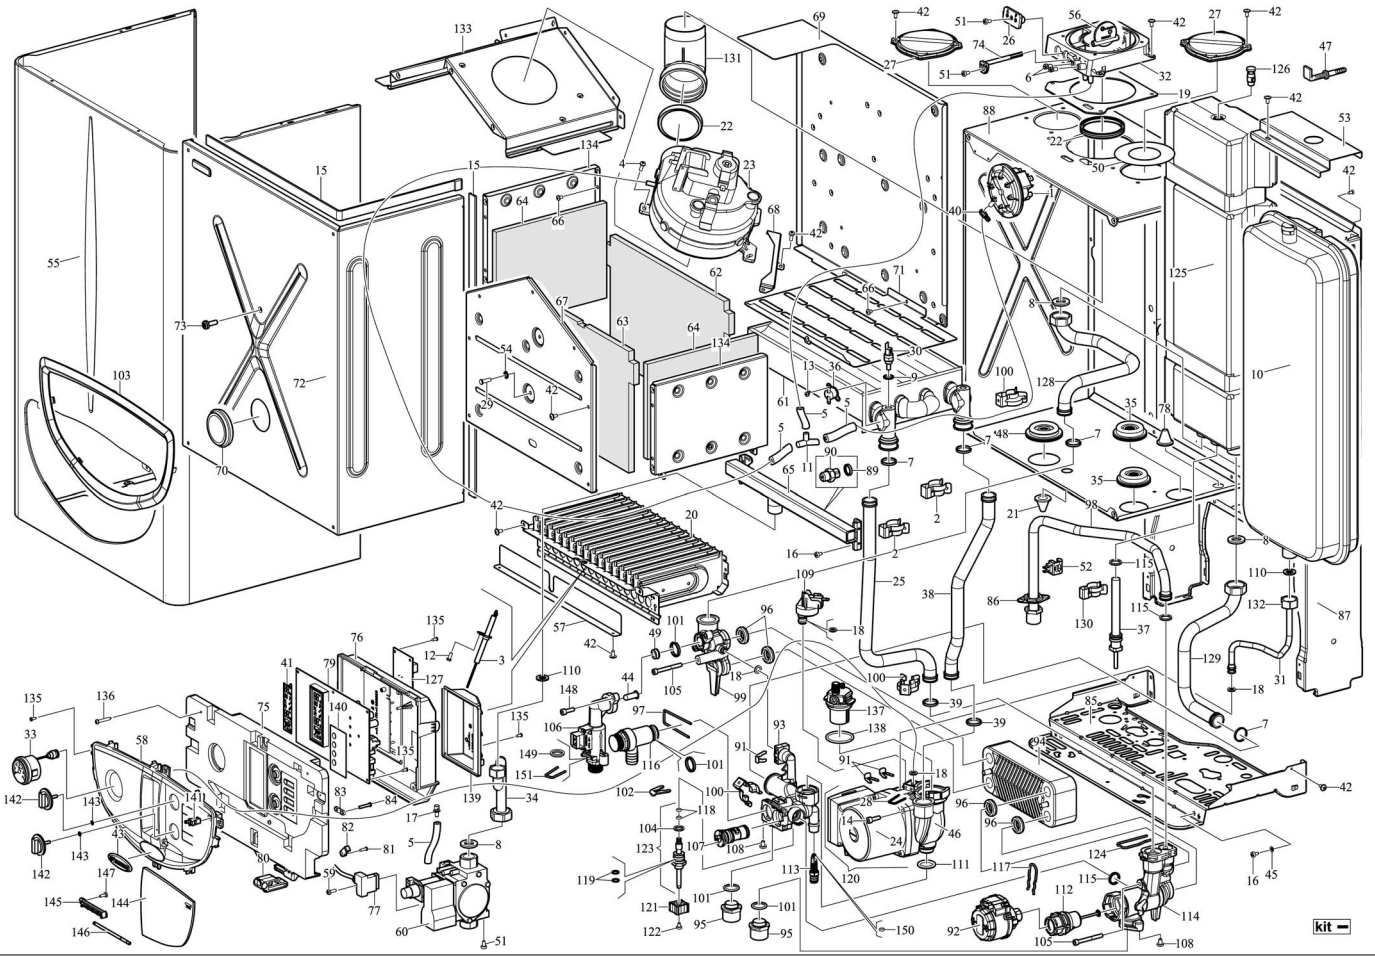

SERIAL NUMBER START OF SERIES	06/09/10
4298987	3.020924

MAIOR EOLO 32 4 E

161AE

N.	CODE	DESCRIPTION	SERIAL NUMBER START OF SERIES
-	3.012552	G20 gas conversion kit	
-	3.020111	Hydraulic assembly	
-	3.021491	LPG gas conversion kit	
-	3.021781	Complete control panel	
1	1.010337	Air pressure switch	
2	1.021829	Clip for exchanger pipes	
3	3.021021	Ignition electrode group	
4	1.01110	Crossheaded flat pointed self-tapping screw (4,2x13)	
5	1.025986	Silicone pipe (4x8)	
6	1.011057	Pressure point screw	
7	1.011141	Silicone O-ring (17,86x2,62, 70 sh)	
8	3.A0120	Gasket kit (3/4")	
9	1.012711	Self-centring gasket	
10	1.024086	Expansion vessel (7,5 litres)	
11	1.014373	"Y" hose union	
12	1.0152	Crossheaded self-tapping screw (3,9x9,5)	
13	1.015498	Crossheaded screw (M3,5x4)	
14	1.010289	Tropicalized hex socket screw (M5x16)	
15	1.013154	Adhesive foam strip (d.15x3)	
16	1.016246	Crossheaded self-forming screw (M4x8)	
17	1.017228	Anti-condensation pipe fitting	
18	nfs	Epdm O-Ring (7,6x2,62, 70 sh)	
18	3.021695	Kit of O-rings multi-functions	
19	1.017529	Gasket for flange with sample points	
20	1.027840	Burner (15 ramps)	
21	1.027009	Silicone fairlead (d.2)	
22	1.025894	Red peroxide epdm gasket (d.60)	
23	1.029520	Fan	
24	1.029646	Pump (15-65)	
25	1.028563	D.18 pipe, delivery	
26	1.024357	Plug for flange with sample points	
27	1.029280	Cap for hole d.80	
28	nfs	Pressure switch locking clip	
28	3.021696	Clip kit	
29	1.027215	Stud (d.5)	
30	1.021762	NTC fast immersion probe	
31	1.030017	Expansion vessel pipe (d.8)	
32	1.024356	Flange with sample points	
33	1.028880	Manometer	
34	1.028562	Gas valve - manifold pipe (d.14)	
35	1.023434	Silicone fairlead (d.16)	
36	1.022522	Klixon thermostat 105 °C	
37	1.028771	"Aqua Celeris" device resistance	
38	1.028564	D.18 pipe, return	
39	nfs	Epdm O-Ring (18,00x2,8, 83sh)	
39	3.021695	Kit of O-rings multi-functions	
40	1.010500	Spring pipe clamp for silicone pipe (d.22)	
41	1.029354	Adhesive for display	
42	1.2275	Flat pointed crossheaded self-tapping screw (4,2x9,5)	
43	1.028794	Adhesive nameplate	
44	1.8403	Stainless steel mesh filter	
45	1.4246	Lock washer (M4)	
46	1.028554	Pump body	
47	1.5899	Wall plug package (d.10x50)	
48	1.025064	Silicone fairlead (d.12,5)	
49	1.020412	Flow limiter (12 litres)	
50	2.013863	Flue diaphragm (d.50)	
51	1.2170	Crossheaded screw (M4x8)	
52	1.025380	D.h.w. NTC probe	
53	2.013901	Bracket for expansion vessel	
54	1.021517	Fixed washer	
55	2.013875	Casing framework	
56	1.019562	Flue shutter adjustment deflector	
57	2.014050	Burner bottom deflector	
58	1.028526	Control panel push-button	
59	1.013186	Screw (M3,5x16)	
60	1.014365	SIT 845 gas valve with connections	
61	1.028941	104-fin exchanger	
62	1.027929	Rear ecological fibre panel	
63	1.027924	Front ecological fibre panel	
64	1.027925	Side ecological fibre panel	
65	1.027969	G20 15 ramps gas manifold	
65	1.028026	LPG 15 ramps gas manifold	
66	1.013219	Cone pointed crossheaded self-tapping screw (4,2x6,5)	
67	2.013879	Combustion chamber front	
68	2.014459	Fan unit mounting plate	
69	2.014202	Combustion chamber mount	
70	3.012705	Glass inspection hole group with gasket	
71	2.014200	Grid for exchanger	